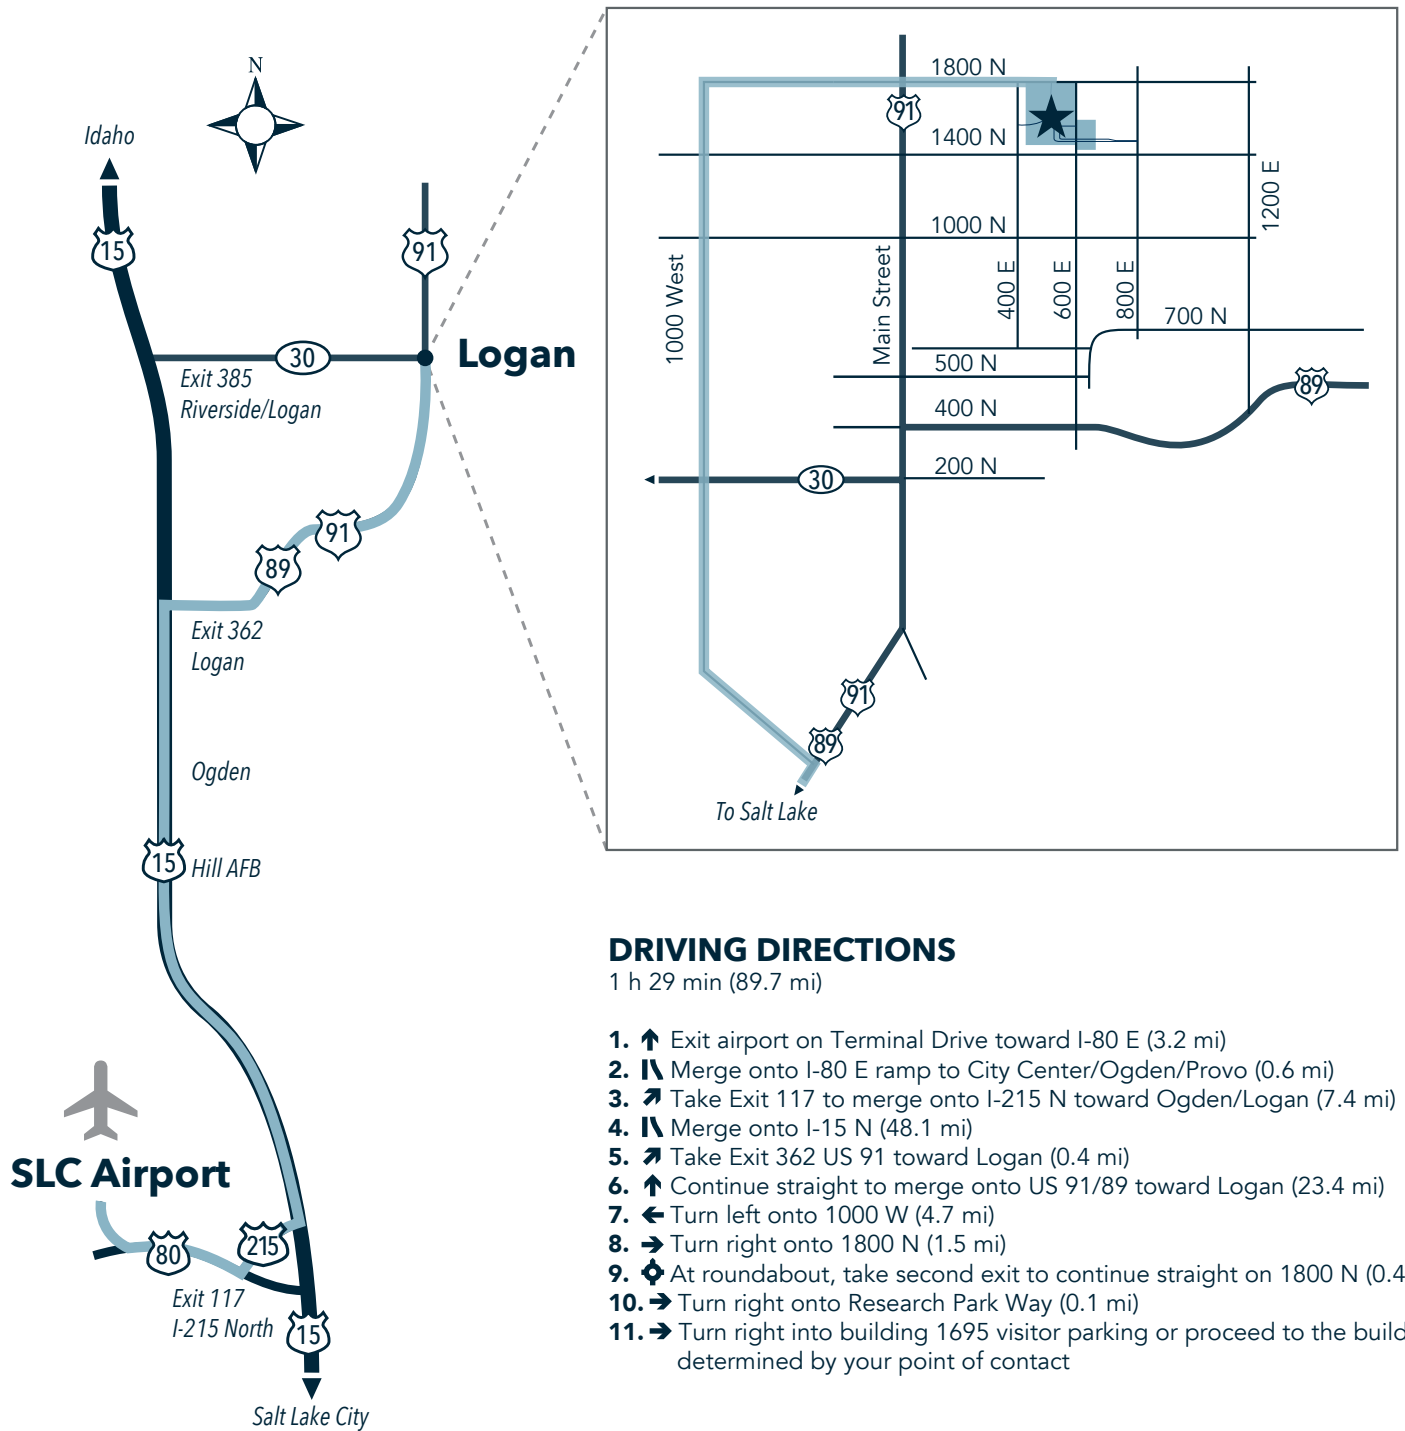

Salt Lake City International Airport to Space Dynamics Laboratory

1695 North Research Park Way | North Logan, Utah 84341

DRIVING DIRECTIONS

1 h 29 min (89.7 mi)

1. ↑ Exit airport on Terminal Drive toward I-80 E (3.2 mi)
2. ↘ Merge onto I-80 E ramp to City Center/Ogden/Provo (0.6 mi)
3. ↗ Take Exit 117 to merge onto I-215 N toward Ogden/Logan (7.4 mi)
4. ↘ Merge onto I-15 N (48.1 mi)
5. ↗ Take Exit 362 US 91 toward Logan (0.4 mi)
6. ↑ Continue straight to merge onto US 91/89 toward Logan (23.4 mi)
7. ← Turn left onto 1000 W (4.7 mi)
8. → Turn right onto 1800 N (1.5 mi)
9. ⦿ At roundabout, take second exit to continue straight on 1800 N (0.4 mi)
10. → Turn right onto Research Park Way (0.1 mi)
11. → Turn right into building 1695 visitor parking or proceed to the building determined by your point of contact