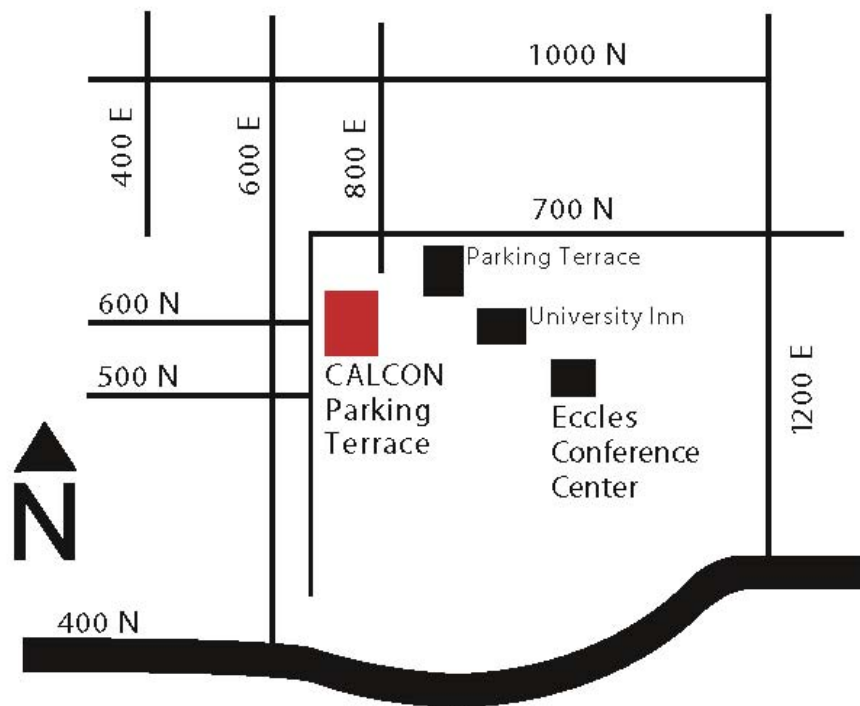

CALCON Technical Conference Participant Parking

Approved Lot

- **Parking Terrace** on 700 East

Entrance Ticket & Tokens Required to Exit

Tokens will be distributed at conference check-in.

***Vehicles not parked in the approved lot
will be ticketed.***