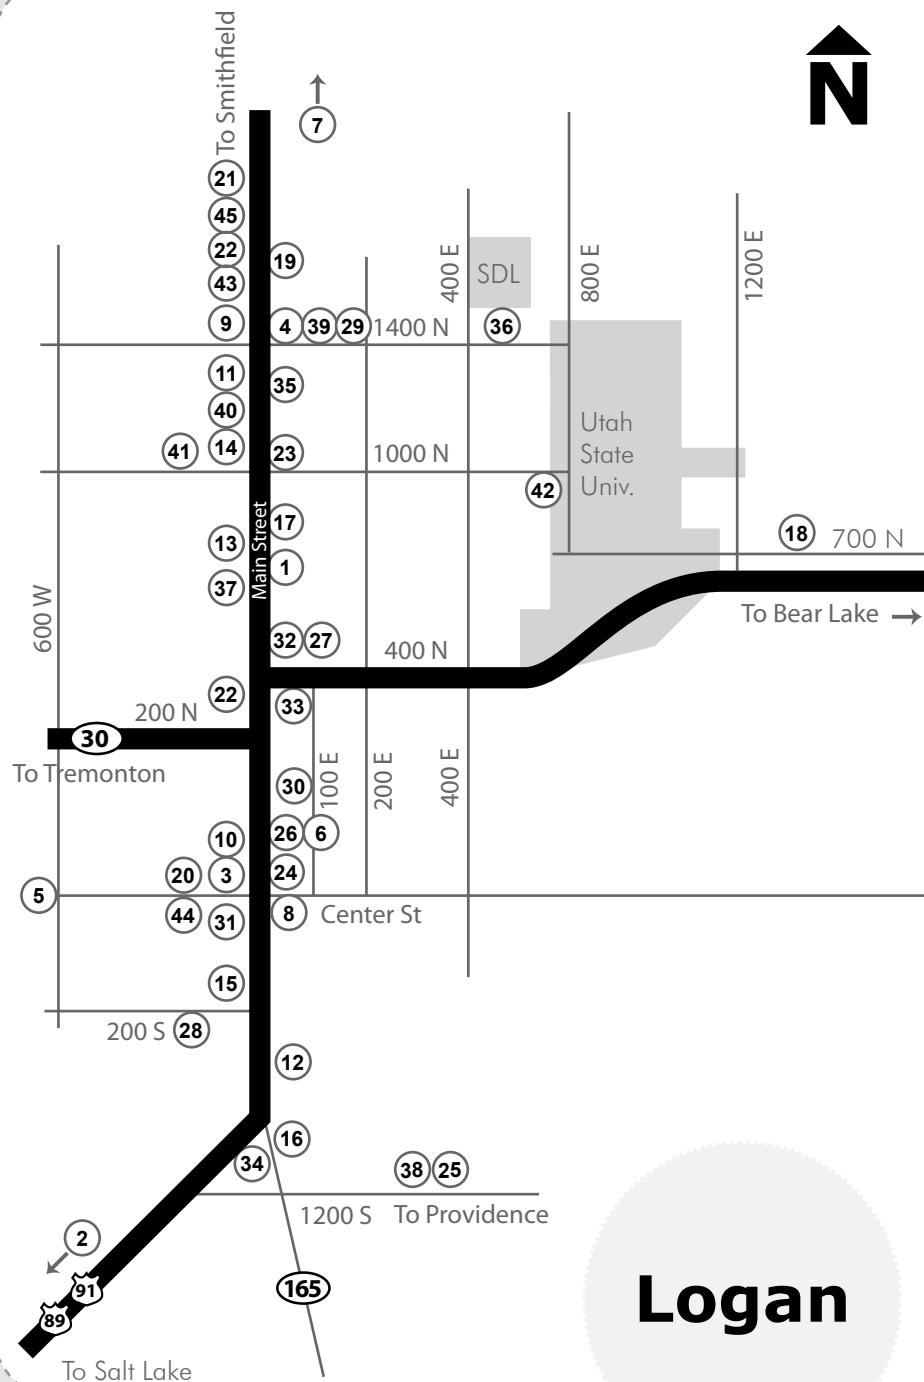

Where to Eat

Logan