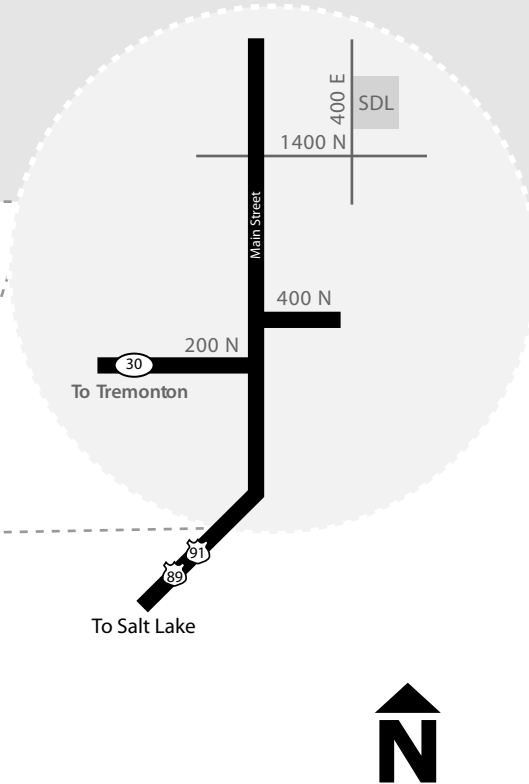

SLC Airport to Logan, Utah

- From the airport, enter I-80 toward SLC
- Take I-215, merge with I-15 going North toward Ogden
- Go North on I-15 until the Brigham City Exit
- Proceed on US-89 toward Logan
- Stay on Main Street until 1400 North
- Turn left on 400 East
- Drive one block; Space Dynamics Laboratory is on the right

Located in the heart of the northern Utah mountains, Logan offers a variety of activities for visitors, including hiking, biking, camping, golfing, opera and theater events, and a number of inviting restaurants and social spots.

* Listed by distance from SDL