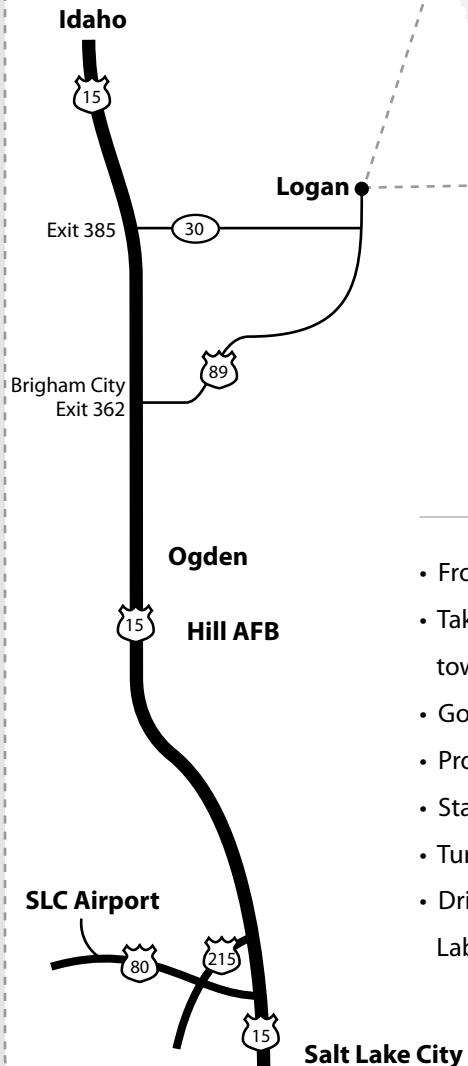

SLC Airport to Logan, Utah

- From the airport, enter I-80 toward SLC
- Take I-215, merge with I-15 going North toward Ogden
- Go North on I-15 until the Brigham City Exit
- Proceed on US-89 toward Logan
- Stay on Main Street until 1400 North
- Turn left on 400 East
- Drive one block; Space Dynamics Laboratory is on the right

VISITOR'S GUIDE

Welcome to Logan, Utah & The Space Dynamics Laboratory

The Space Dynamics Laboratory welcomes you to Logan, Utah. We hope that your stay here is enjoyable. Let us know if we can help make your stay more comfortable.

Located in the heart of the northern Utah mountains, Logan offers a variety of activities for visitors, including hiking, biking, camping, golfing, opera and theater events, and a number of inviting restaurants and social spots.

* Listed by distance from SDL