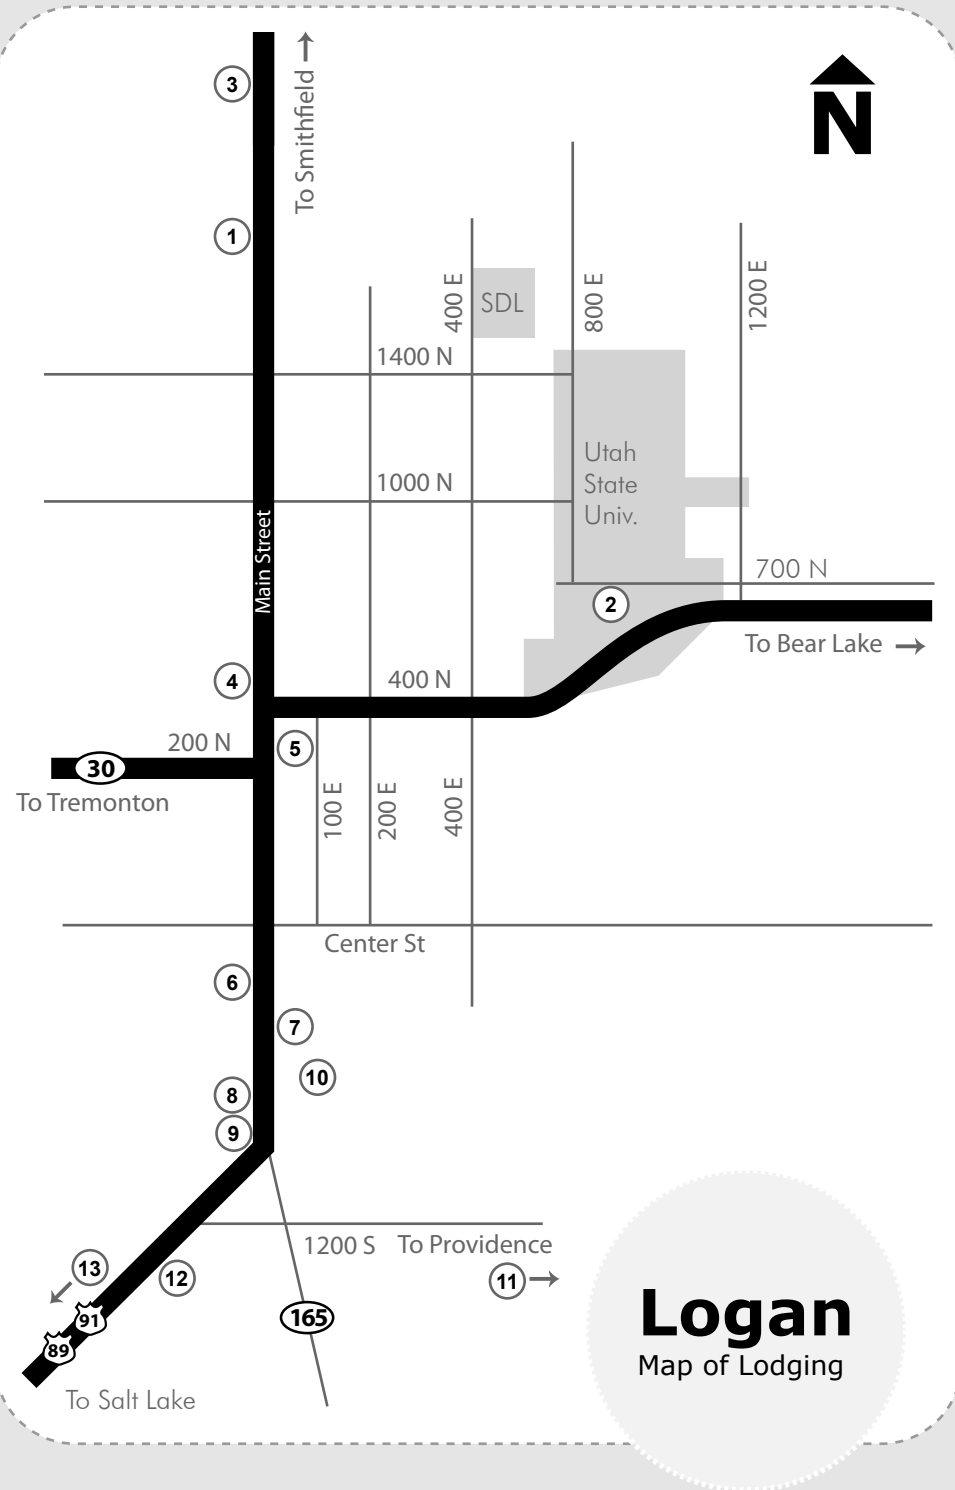

SLC Airport to Logan, Utah

- From the airport, enter I-80 toward SLC
- Take I-215, merge with I-15 going North toward Ogden
- Go North on I-15 until the Brigham City Exit
- Proceed on US-89 toward Logan
- Stay on Main Street until 1400 North
- Turn left on 400 East
- Drive one block; Space Dynamics Laboratory is on the right

• DABC Licensee - Beer, wine and/or liquor available

NOTE: National fast food chains can be found along Main Street

Where to Sleep

1. Hampton Inn	1665 North Main Logan, Utah	800.HAMPTON 435.713.4567	1.0 mi. from SDL hamptoninn.com
2. University Inn	Utah State Univ. Logan, Utah	800.231.5634 435.797.0017	1.0 mi. from SDL usu.edu/univinn
3. Holiday Inn Express	2235 North Main Logan, Utah	888.465.4329 435.752.3444	1.3 mi. from SDL hiexpress.com
4. Quality Inn	447 North Main Logan, Utah	800.225.5150 435.752.9141	2.2 mi. from SDL qualityinn.com
5. Best Western <i>Weston Inn</i>	250 North Main Logan, Utah	800.532.5055 435.752.5700	2.5 mi. from SDL westoninn.com
6. Best Western <i>Baugh Motel</i>	153 South Main Logan, Utah	800.462.4154 435.752.5220	2.5 mi. from SDL bestwesternbaugh.com
7. Econo Lodge	364 South Main Logan, Utah	435.753.5623	2.6 mi. from SDL econolodge.com
8. Crystal Inn	853 South Main Logan, Utah	800.280.0707 435.752.0707	3.2 mi. from SDL crystalinns.com
9. Super 8 Motel	865 South Main Logan, Utah	800.800.8000 435.753.8883	3.2 mi. from SDL super8.com
10. SpringHill Suites	625 South Riverwoods Pkwy Logan, Utah	435.750.5180	4 mi. from SDL marriott.com
11. Providence Inn Bed & Breakfast	10 South Main Providence, Utah	800.480.4943 435.752.3432	5.6 mi. from SDL providenceinn.com
12. Comfort Inn	2002 S Hwy 89/91 Logan, Utah	800.466.8356 435.787.2060	8.8 mi. from SDL comfortinn.com
13. Best Western <i>Sherwood Hills Resort</i>	US Hwy 89/91 Sardine Canyon	800.532.5006 435.245.5054	13.8 mi. from SDL sherwoodhills.com

* Listed by distance from SDL